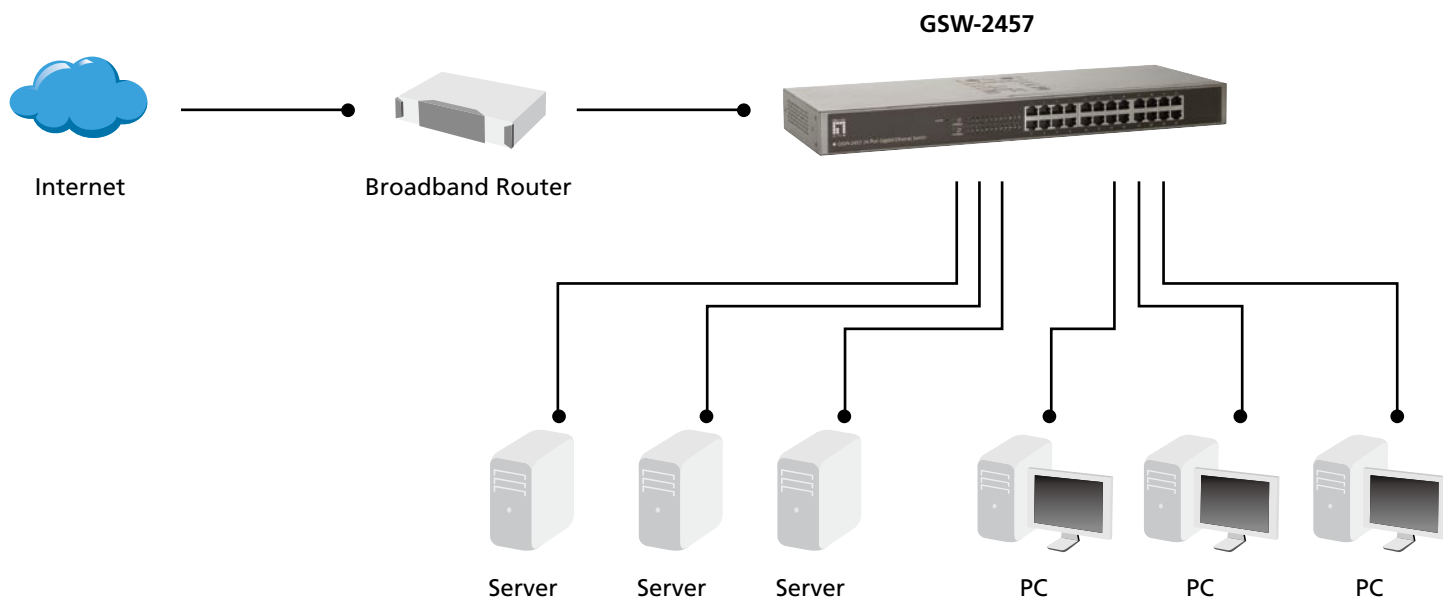

24-Port Gigabit Ethernet Switch

GWS-2457

H/W Version: 2

Gigabit Speed

GWS-2457 is a 24-port Gigabit Ethernet Switch that gives you a high-performance, low-cost, easy-to-use, seamless upgrade to boost your network to 1000 Mbps. Increase the speed of your network backbone to a massive 48Gbps and bring Gigabit speeds all the way to your computers.

Control Your Network

With an 8K MAC address table, the GWS-2457 has no problems remembering where to send

the data packets. Also featuring IEEE 802.3x flow control and IEEE 802.1p Quality of Service functions so you have greater control over your networks. The switch also supports Auto MDI/MDI-X cable detection on all ports to eliminate the need for crossover or Uplink ports for an easy plug-and-play installation.

Rack Mountable

This 19 inch rack mountable switch with internal power is ideal for the professional office environment.

1. Power LED
2. LAN Port LEDs
3. LAN Ports
4. Internal power socket

Key Features

- 24-Port Combo Ethernet Switch for high-performance office networks
- Large 48Gbps Switch bandwidth
- Supports Auto-negotiation and Auto-MDI/MDI-X on all ports
- Support 802.1p QoS
- Store-and-Forward switching architecture
- Complies with 802.3, 802.3u and 802.3ab standards
- Wire-speed packet filtering and forwarding
- 8K MAC Address and 512KB buffer memory
- 19-inch Rack-Mountable

Product Diagram

Order Information

GSW-2457: 24-Port Gigabit Ethernet Switch

Package Contents

GSW-2457
Power Cord
Rack-Mount Kit
User Manual